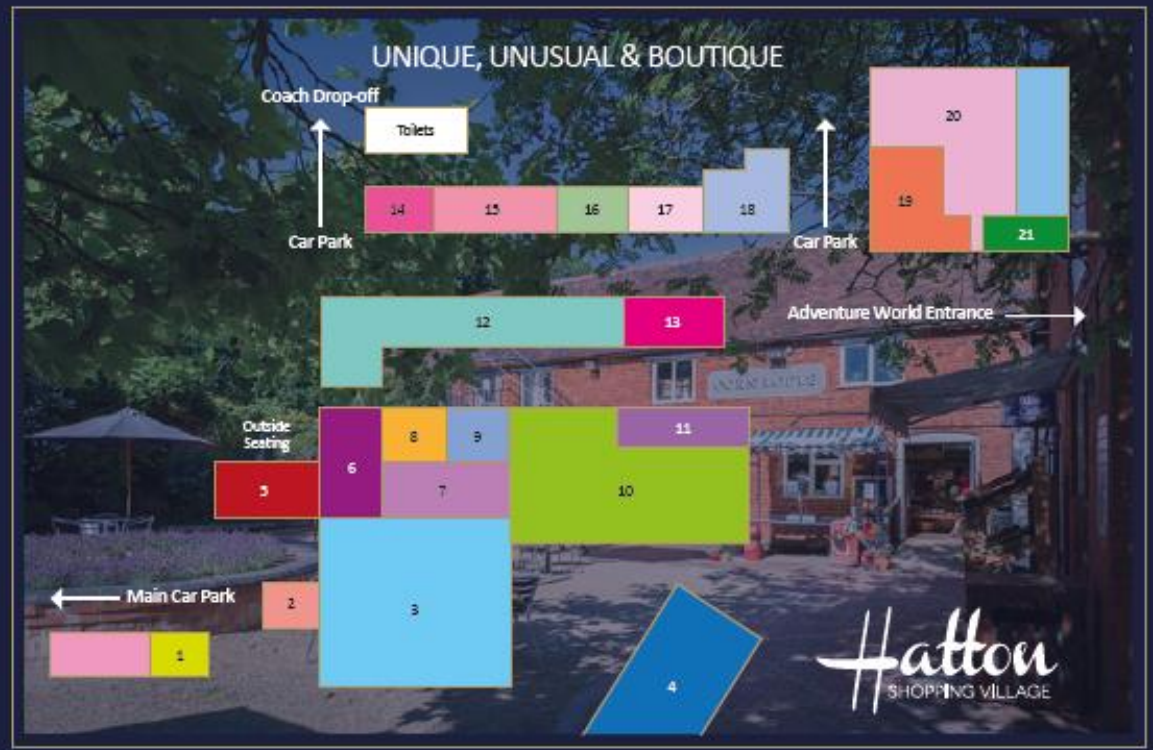

1 Linifae
(Magical gifts, crafts and a centre for Reiki Treatments)
07963 173972

2 The Art of Glass
(Design, manufacture and restoration of leaded lights and stained glass)
01926 840146

3 Ransons Garden Centre
(Connoisseur plants, everyday favourites and all the gardening equipment you need).
01926 843555

4 Events Marquee

6 The Hatton Farm Shop
(Brimming full of delicious food, essentials and treats)
01926 843555

7 Brantano
(Lots of big brands and free fitting for children)
01926 842877

8 Cards and Gifts
(Greeting cards and gifts for all occasions)
01926 843555

9 Roman Originals
(Affordable womens clothing and designer ladies fashions)
01926 843555

10 Edinburgh Woollen Mill
(Clothing and accessories designed with comfort and quality in mind)
01926 843599

11 John Garland Taylor
(Exclusive designer jewellery, crafted at Hatton for 25 years)
01926 843565

12 Hatton Furniture
(Reproduction, painted furniture and soft furnishings)
01926 842424

13 Coco & Kate Atelier
(Exclusive bridal wear and wedding accessories)
01926 257380

14 Meadows Boutique
(Ladies clothing, handbags, scarves and giftware)
01926 930389

15 Adara Beauty
(Beauty Salon)
01926 842497

16 Alan Wright
(Gold and silver jewellery, trinkets and slate pictures, handmade at Hatton for 30 years. Commissions welcome)
07770 952913

17 Lorna Loves
(Beautiful gifts, handbags, scarves and gloves)
07973 745880

18 The Sweet Shop at Hatton
(Homemade Fudge, Luxury Chocolates, Toffee and Old Fashioned Sweets from yesteryear)
01926 842226

20 The Stables Antiques & Interiors Centre
(A treasure trove of furniture, objet d'art and collectibles)
01926 842405

21 Toy Mad
(A truly magical Toy Shop)
01926 840023

FOOD & DRINK

5 Lavender Blue Café

19 The Spinning Jenny
(Restaurant, Bar & Tearoom)

Please check latest array of shops on our website at hattonworld.com

CHD PROPERTY

CHARTERED SURVEYORS
020 7734 2080
londonoffice@chdproperty.com