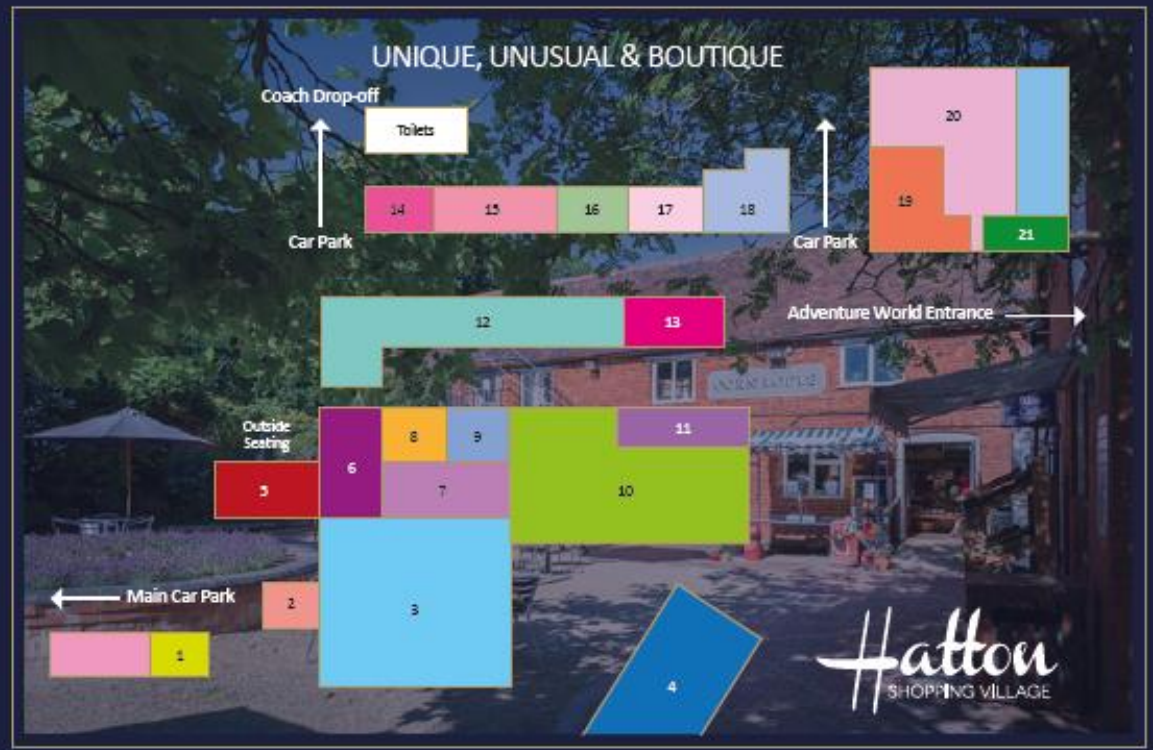

1 Linifae
(Magical gifts, crafts and a centre for Reiki Treatments)
07963 173972

2 The Art of Glass
(Design, manufacture and restoration of leaded lights and stained glass)
01926 840146

3 Ransons Garden Centre
(Connoisseur plants, everyday favourites and all the gardening equipment you need).
01926 843555

4 Events Marquee

6 The Hatton Farm Shop
(Brimming full of delicious food, essentials and treats)
01926 843555

7 Brantano
(Lots of big brands and free fitting for children)
01926 842877

8 Cards and Gifts
(Greeting cards and gifts for all occasions)
01926 843555

9 Roman Originals
(Affordable womens clothing and designer ladies fashions)
01926 843555

10 Edinburgh Woollen Mill
(Clothing and accessories designed with comfort and quality in mind)
01926 843599

11 John Garland Taylor
(Exclusive designer jewellery, crafted at Hatton for 25 years)
01926 843565

12 Hatton Furniture
(Reproduction, painted furniture and soft furnishings)
01926 842424

13 Coco & Kate Atelier
(Exclusive bridal wear and wedding accessories)
01926 257380

14 Meadows Boutique
(Ladies clothing, handbags, scarves and giftware)
01926 930389

15 Adara Beauty
(Beauty Salon)
01926 842497

16 Alan Wright
(Gold and silver jewellery, trinkets and slate pictures, handmade at Hatton for 30 years. Commissions welcome)
07770 952913

17 Lorna Loves
(Beautiful gifts, handbags, scarves and gloves)
07973 745880

18 The Sweet Shop at Hatton
(Homemade Fudge, Luxury Chocolates, Toffee and Old Fashioned Sweets from yesteryear)
01926 842226

20 The Stables Antiques & Interiors Centre
(A treasure trove of furniture, objet d'art and collectibles)
01926 842405

21 Toy Mad
(A truly magical Toy Shop)
01926 840023

FOOD & DRINK

5 Lavender Blue Café

19 The Spinning Jenny (Restaurant, Bar & Tearoom)

Please check latest array of shops on our website at hattonworld.com

CHD PROPERTY

CHARTERED SURVEYORS
020 7734 2080
londonoffice@chdproperty.com